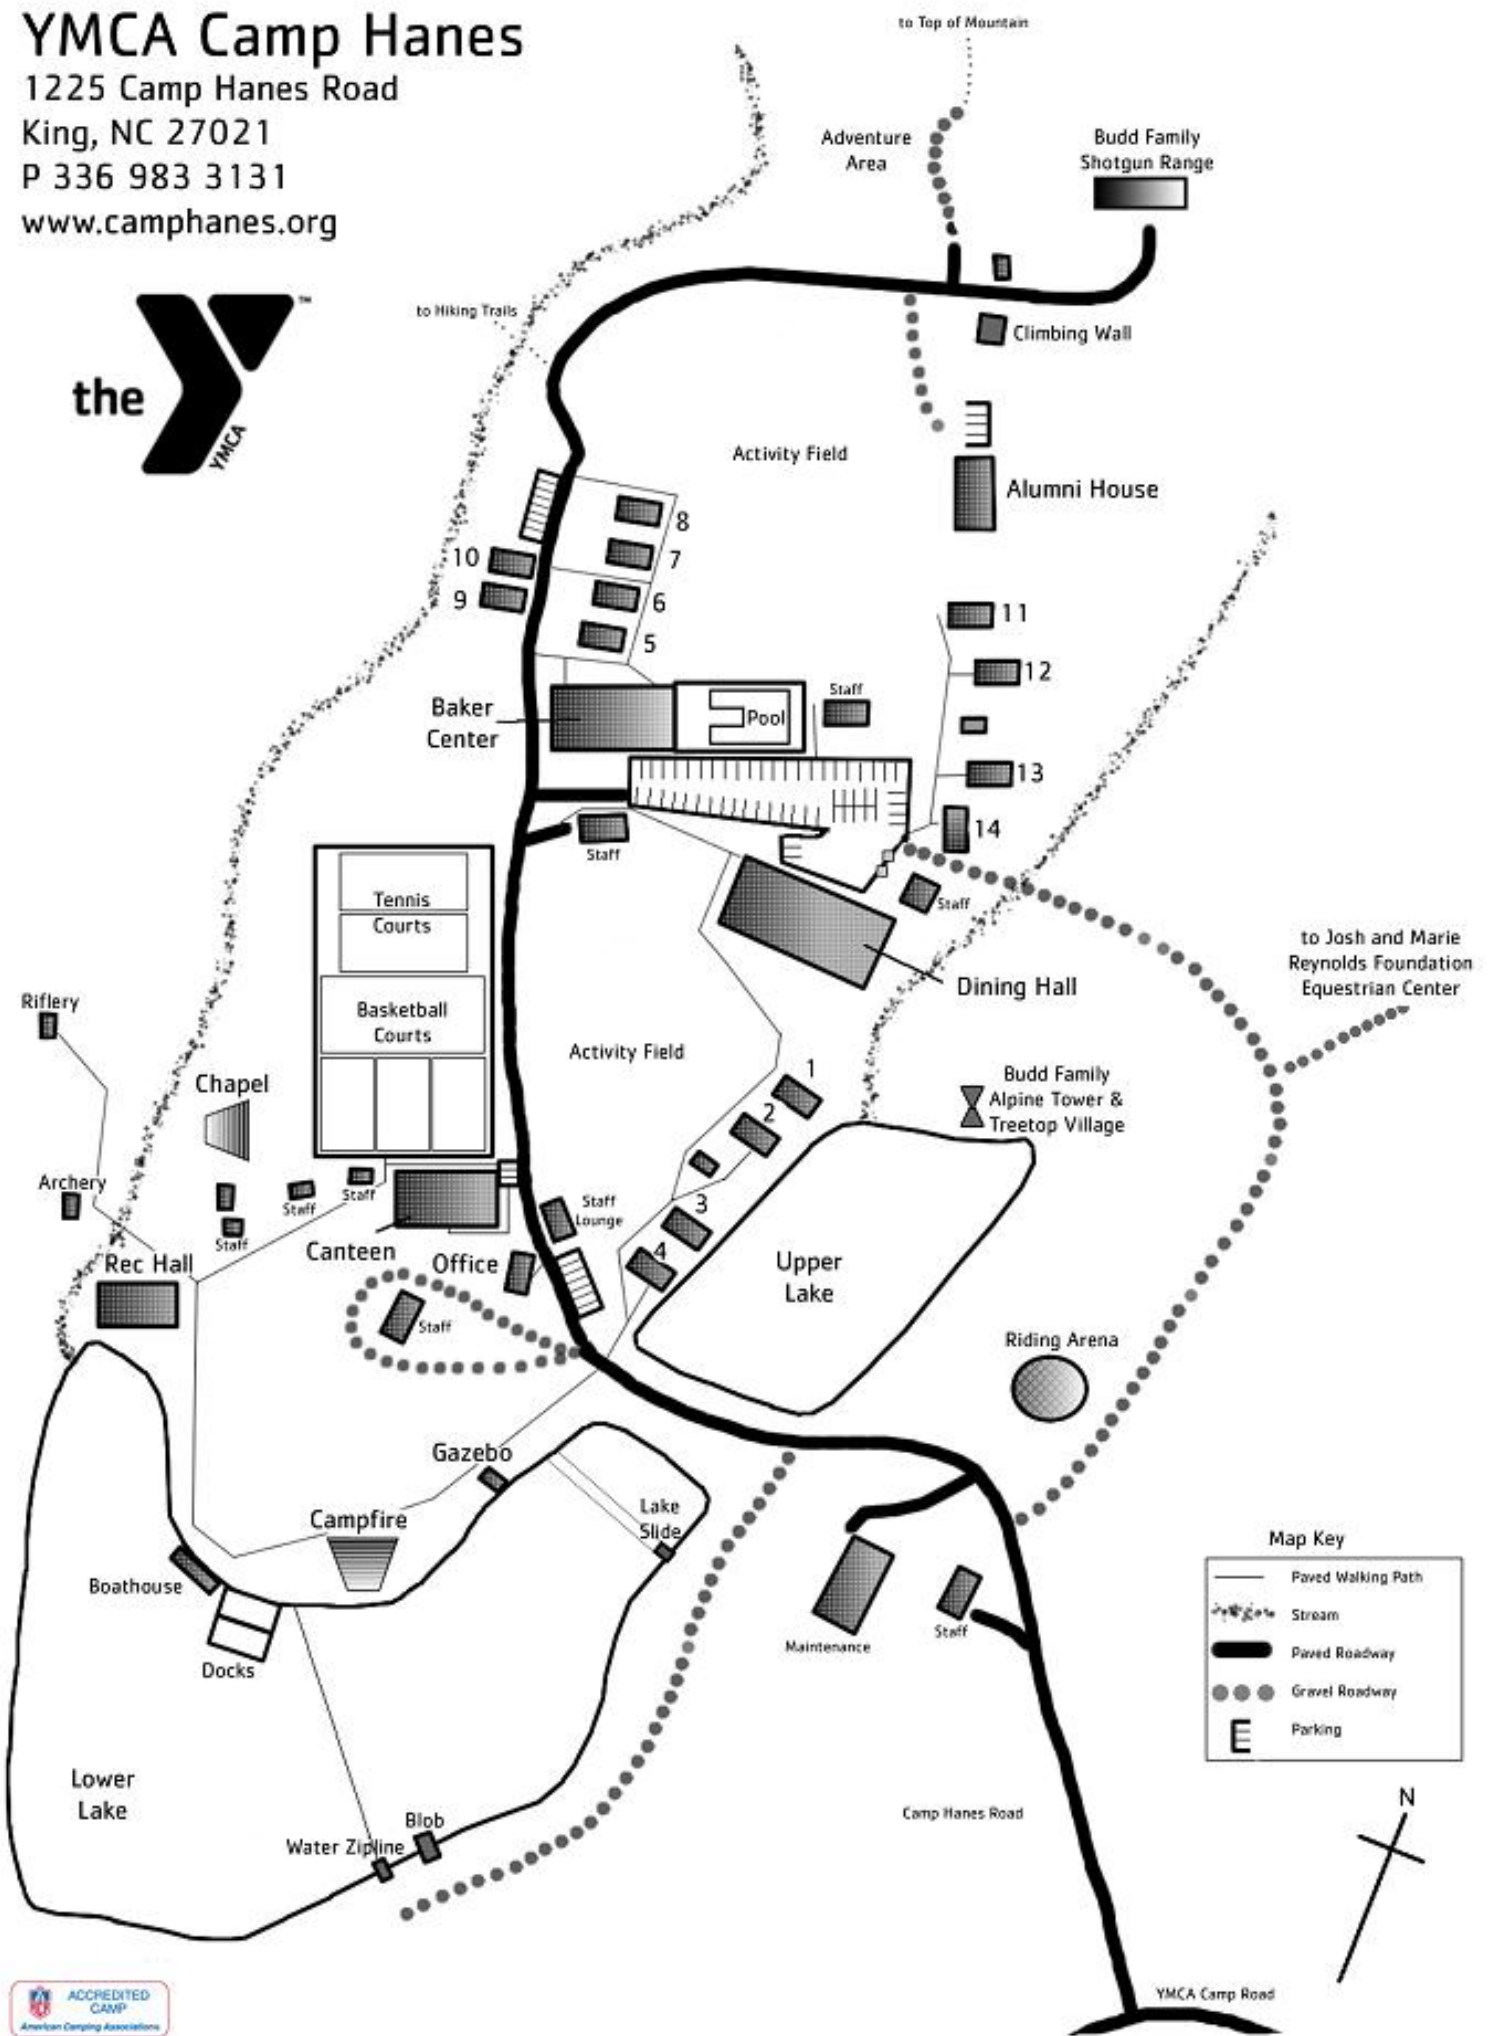

YMCA Camp Hanes

1225 Camp Hanes Road

King, NC 27021

P 336 983 3131

www.camphanes.org

Map Key

	Paved Walking Path
	Stream
	Paved Roadway
	Gravel Roadway
	Parking