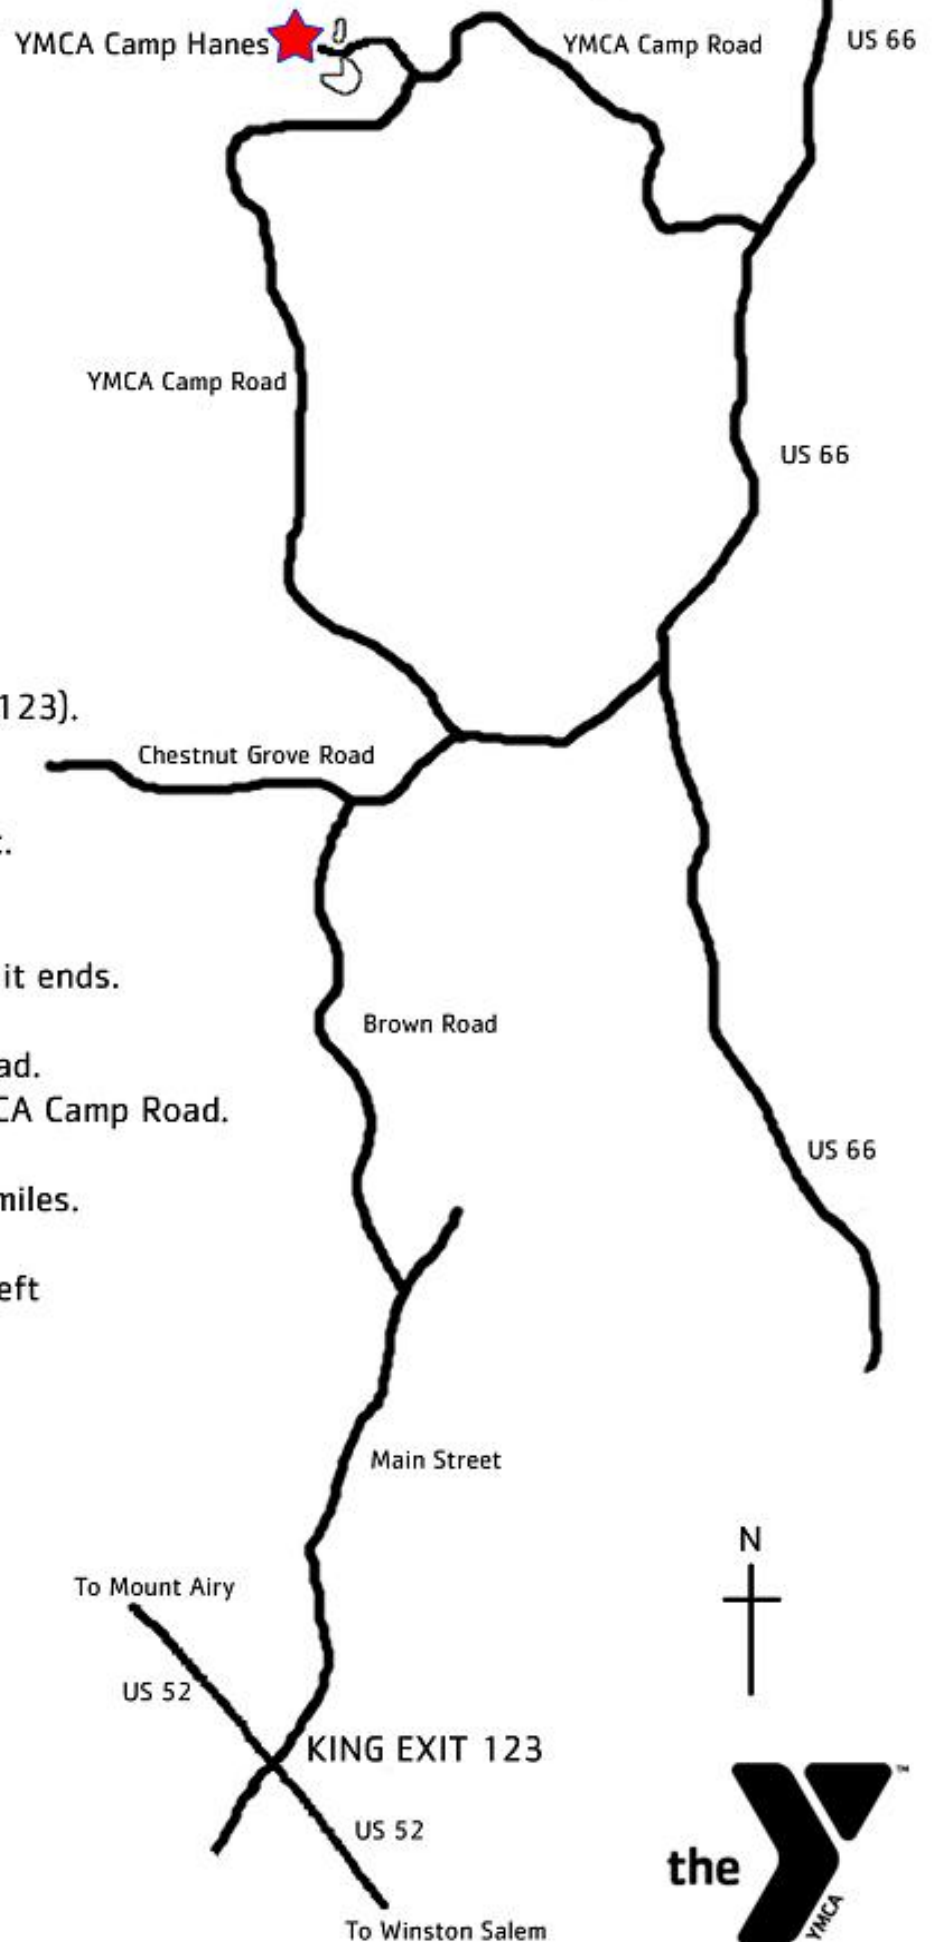

YMCA Camp Hanes

1225 Camp Hanes Road

King, NC 27021

P 336 983 3131

www.camphanes.org

Map Key

	Paved Walking Path
	Stream
	Paved Roadway
	Gravel Roadway
	Parking

YMCA Camp Hanes Road Map

Take US 52 North out of Winston-Salem, North Carolina to the King/Tobacoville Exit (Exit 123).

At the top of the ramp, take a right toward King onto Main Street.

Go 2.1 miles and turn left onto Brown Road and go 2.2 miles until it ends.

Turn right onto Chestnut Grove Road. Go 0.6 miles and turn left onto YMCA Camp Road.

Stay on YMCA Camp Road for 3.6 miles.

Camp Hanes Road will be on your left just past the Camp Hanes sign. Turn left onto Camp Hanes Road and follow it into camp.