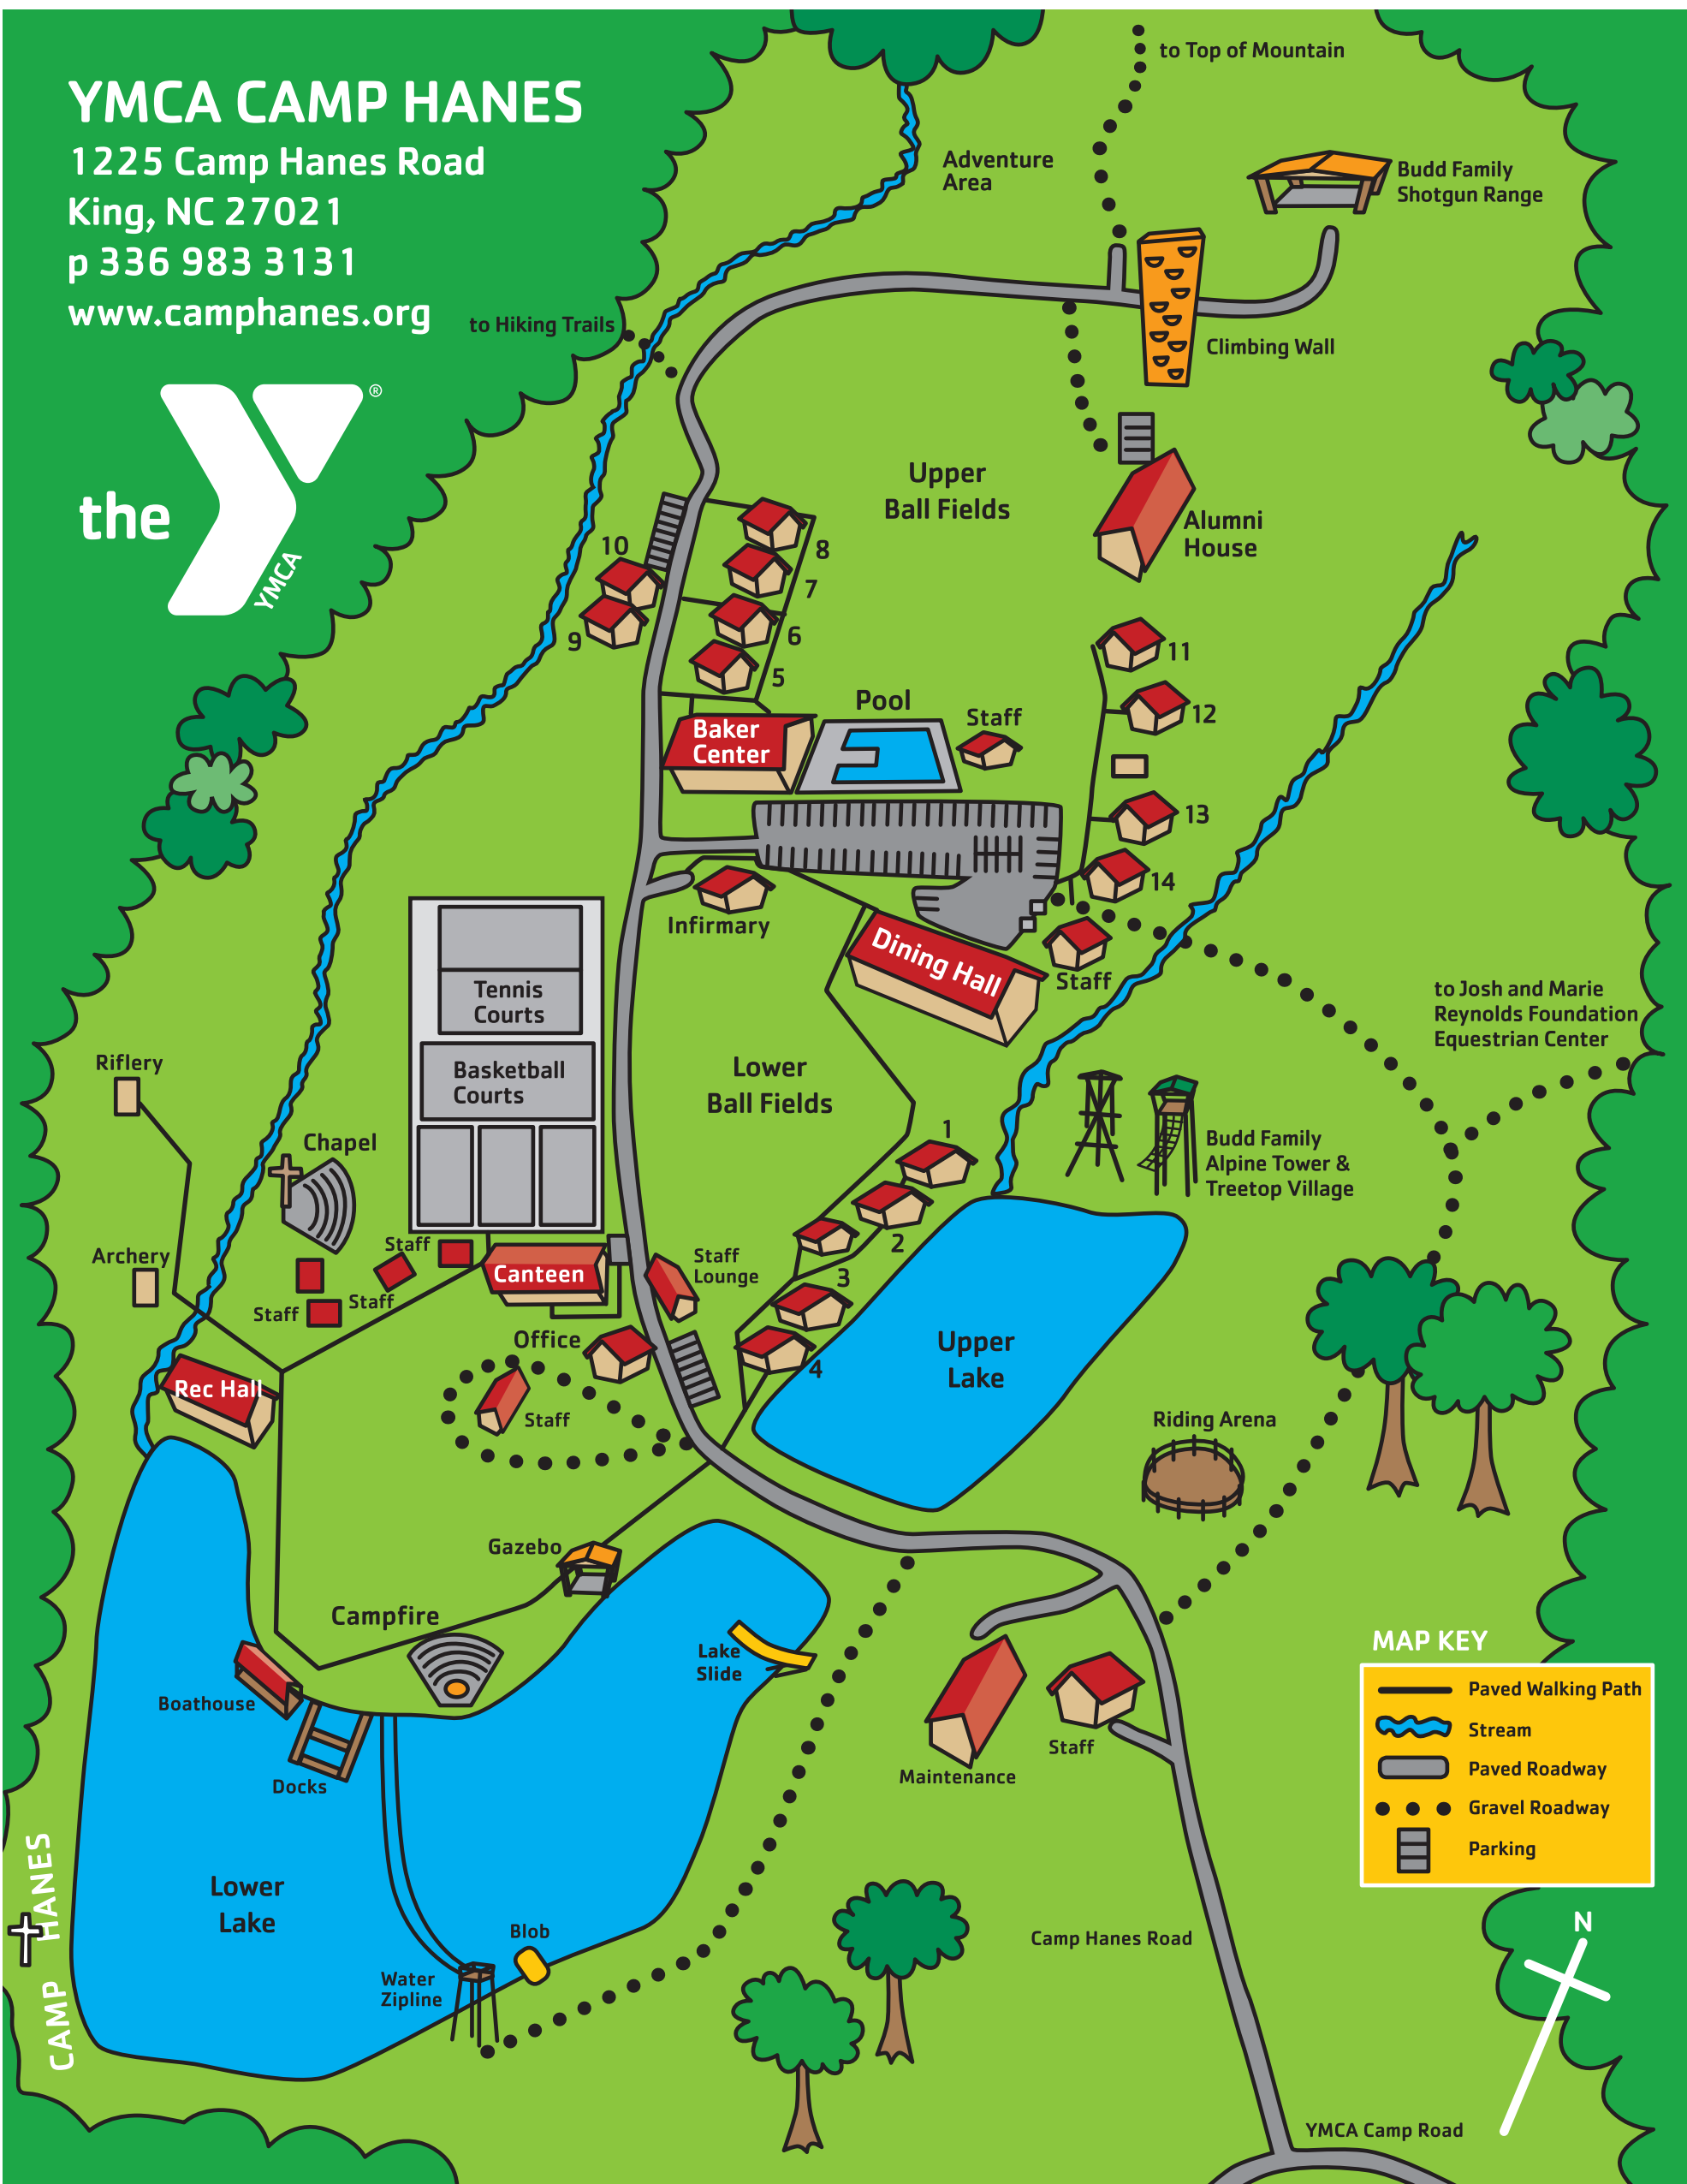

YMCA CAMP HANES

1225 Camp Hanes Road

King, NC 27021

p 336 983 3131

www.camphanes.org

MAP KEY

- Paved Walking Path
- Stream
- Paved Roadway
- Gravel Roadway
- Parking

CAMP HANES

YMCA Camp Road